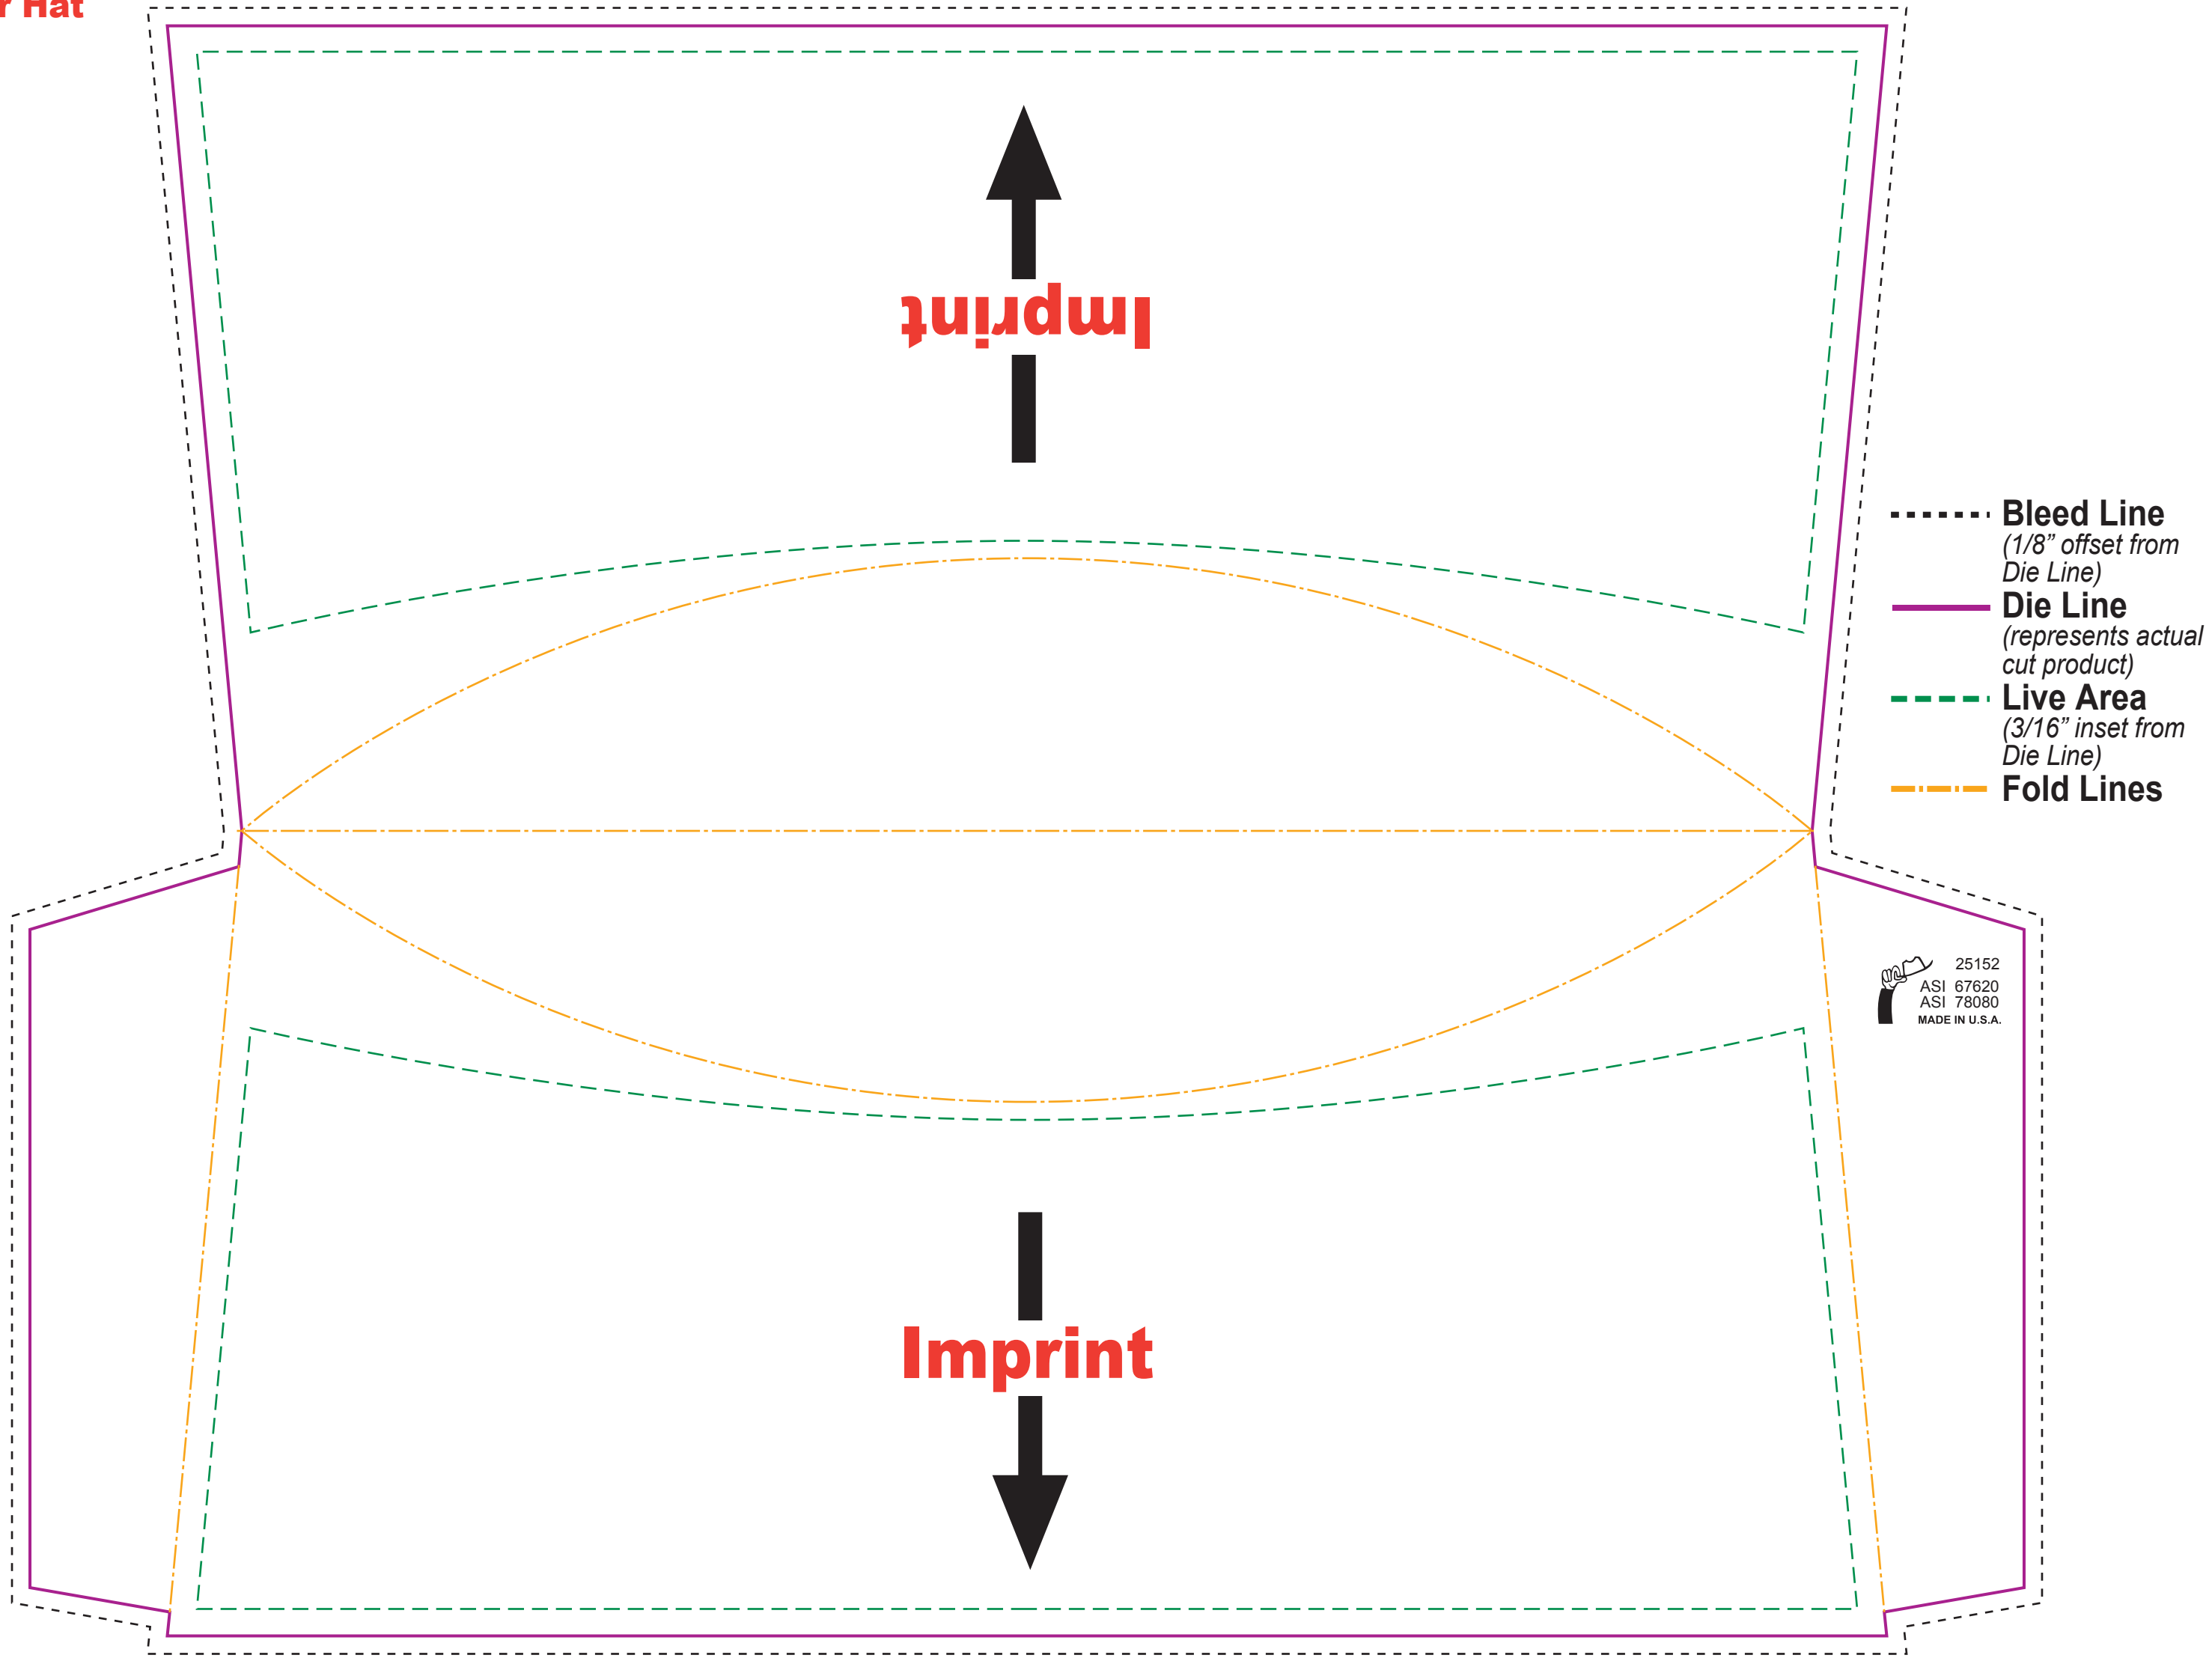

Actual size
Width: 13.5 in.
Height: 11.25 in.

**25152 Military/
Diner Hat**

Please keep all text and graphics inside the Live Area unless the graphic element is intended to bleed. Borders, if included, should bleed outward from the Live Area. Please model spot colors using the Pantone solid coated Matching System
Please submit all Fonts and Links for output with your Final Composite.